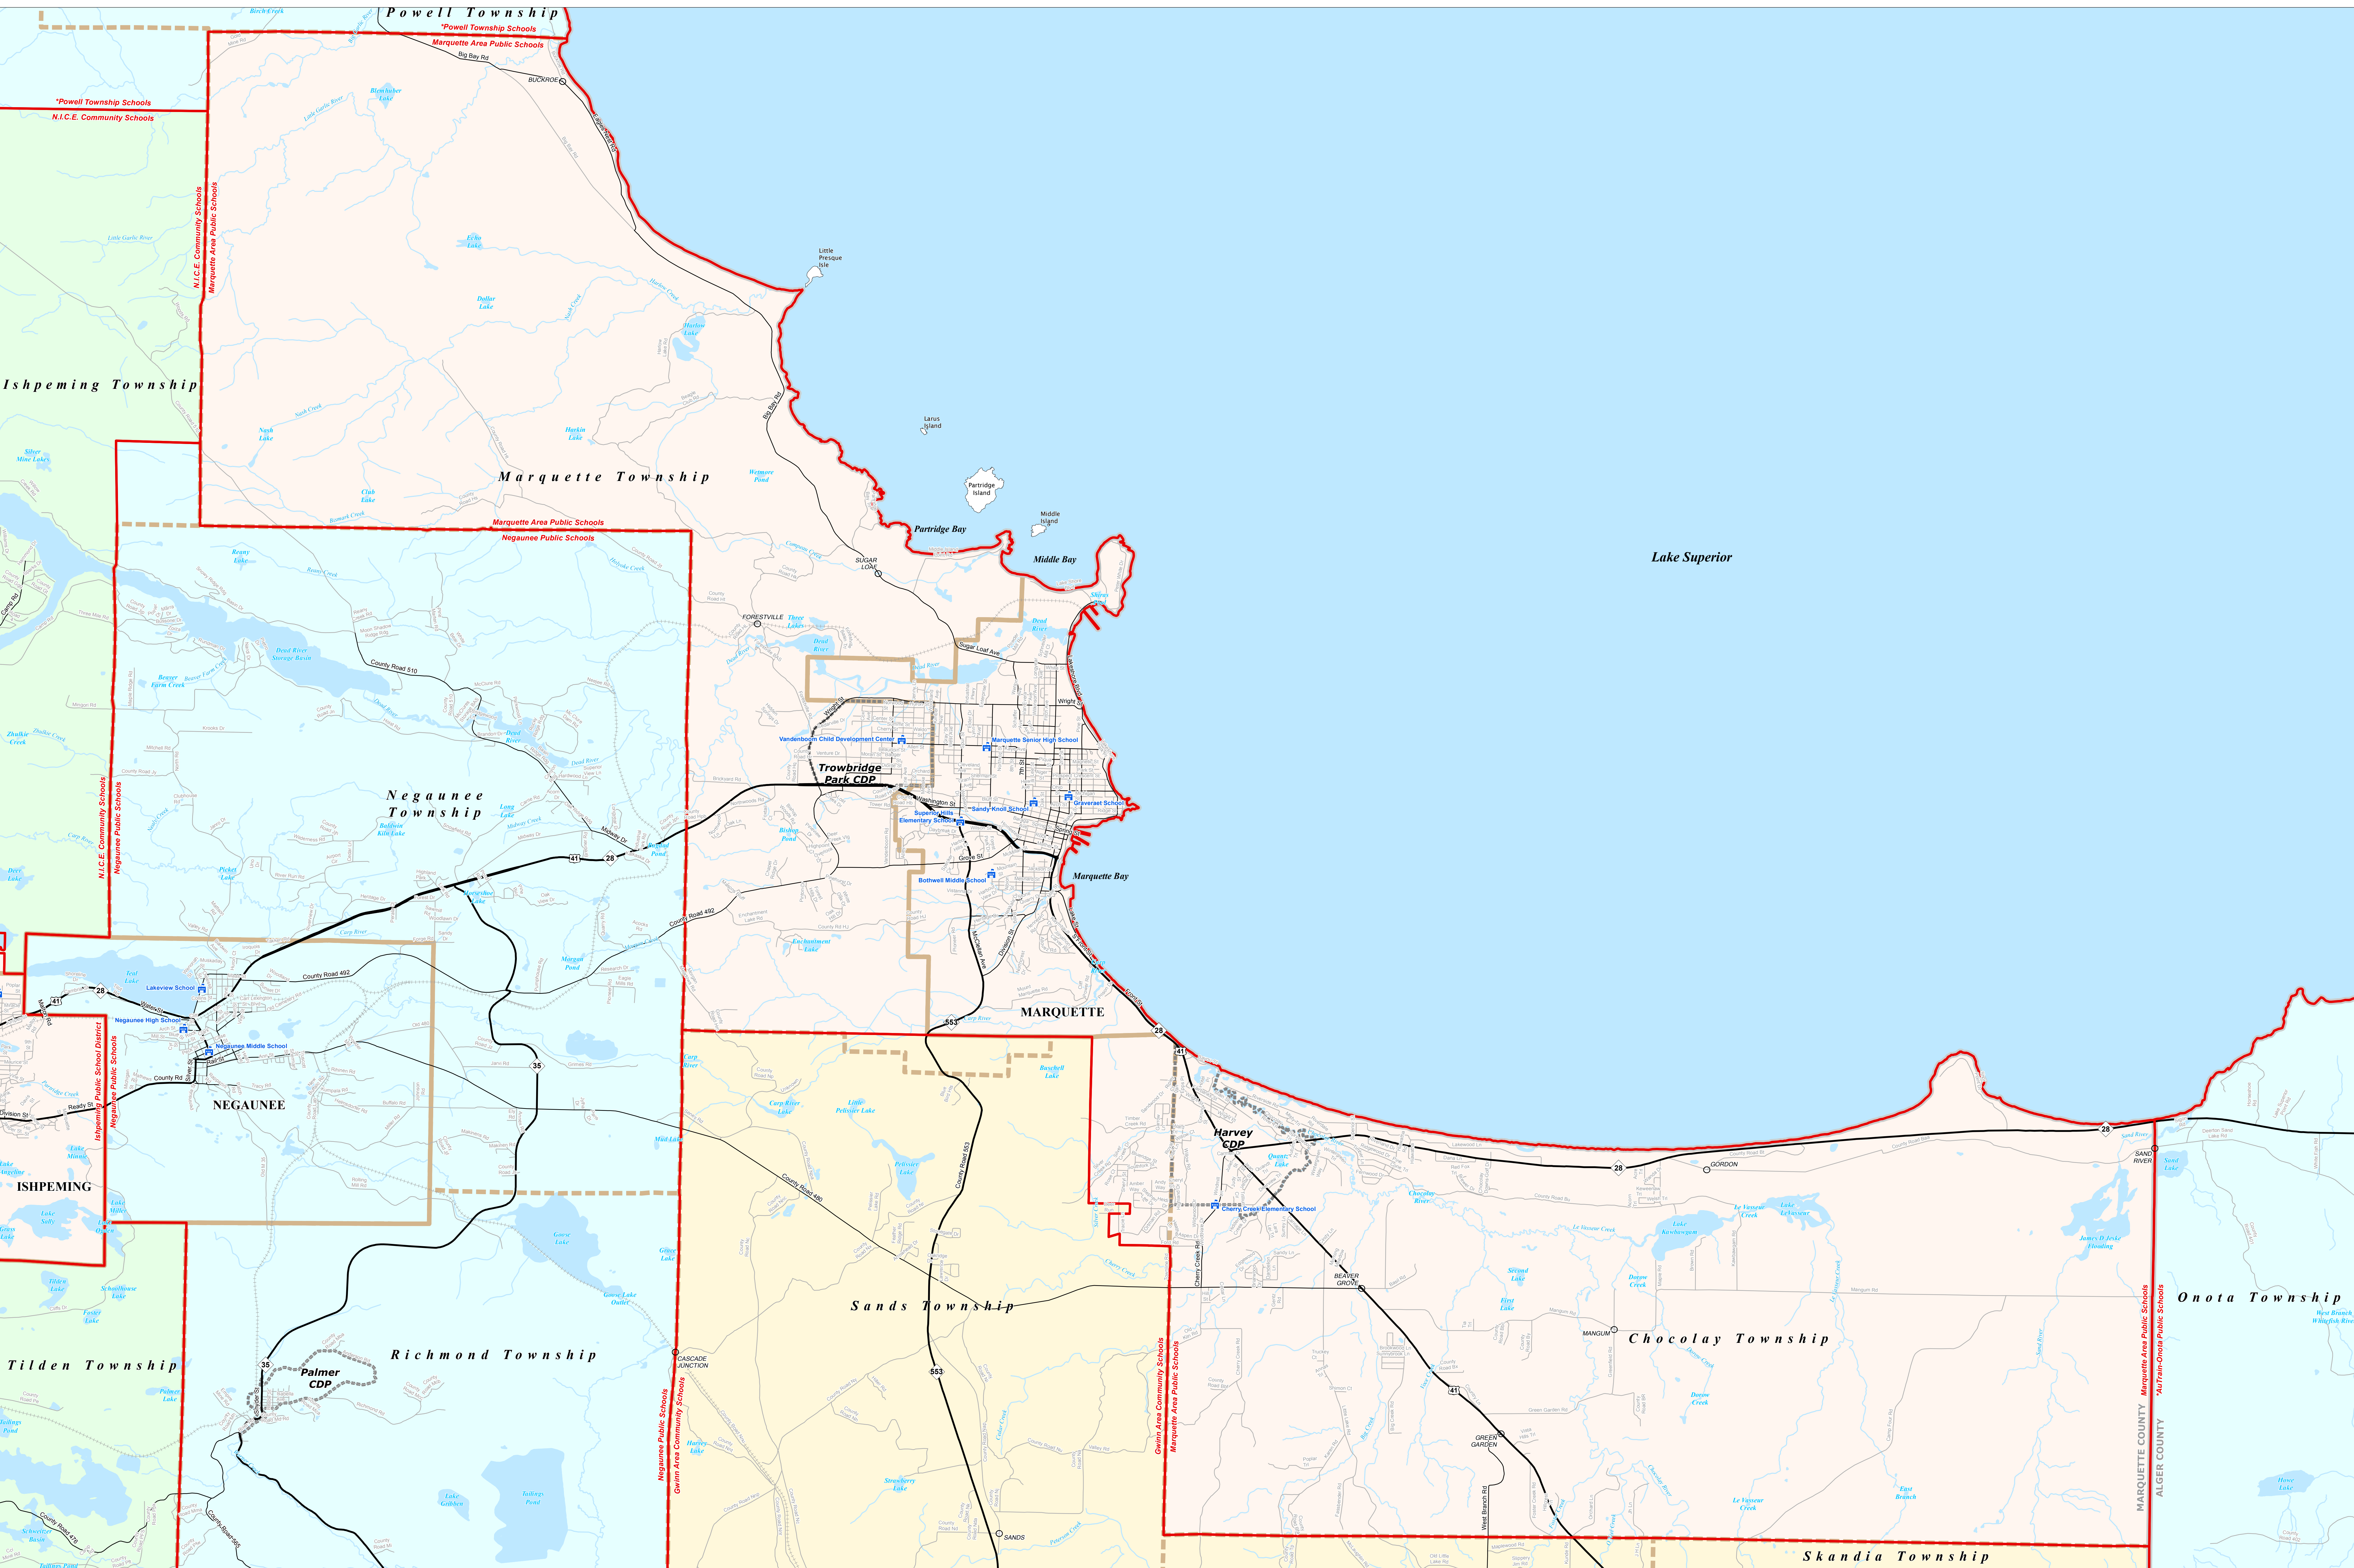

MARQUETTE AREA PUBLIC SCHOOLS

Marquette-Alger RESA

0 0.25 0.5 1 Miles

Legend	
School District	School
County	Freeway
City	Highway
Township	Primary Road
Village	Local Road
Census Designated Place	Railroad
	Water Feature
	River, Stream, or Drain